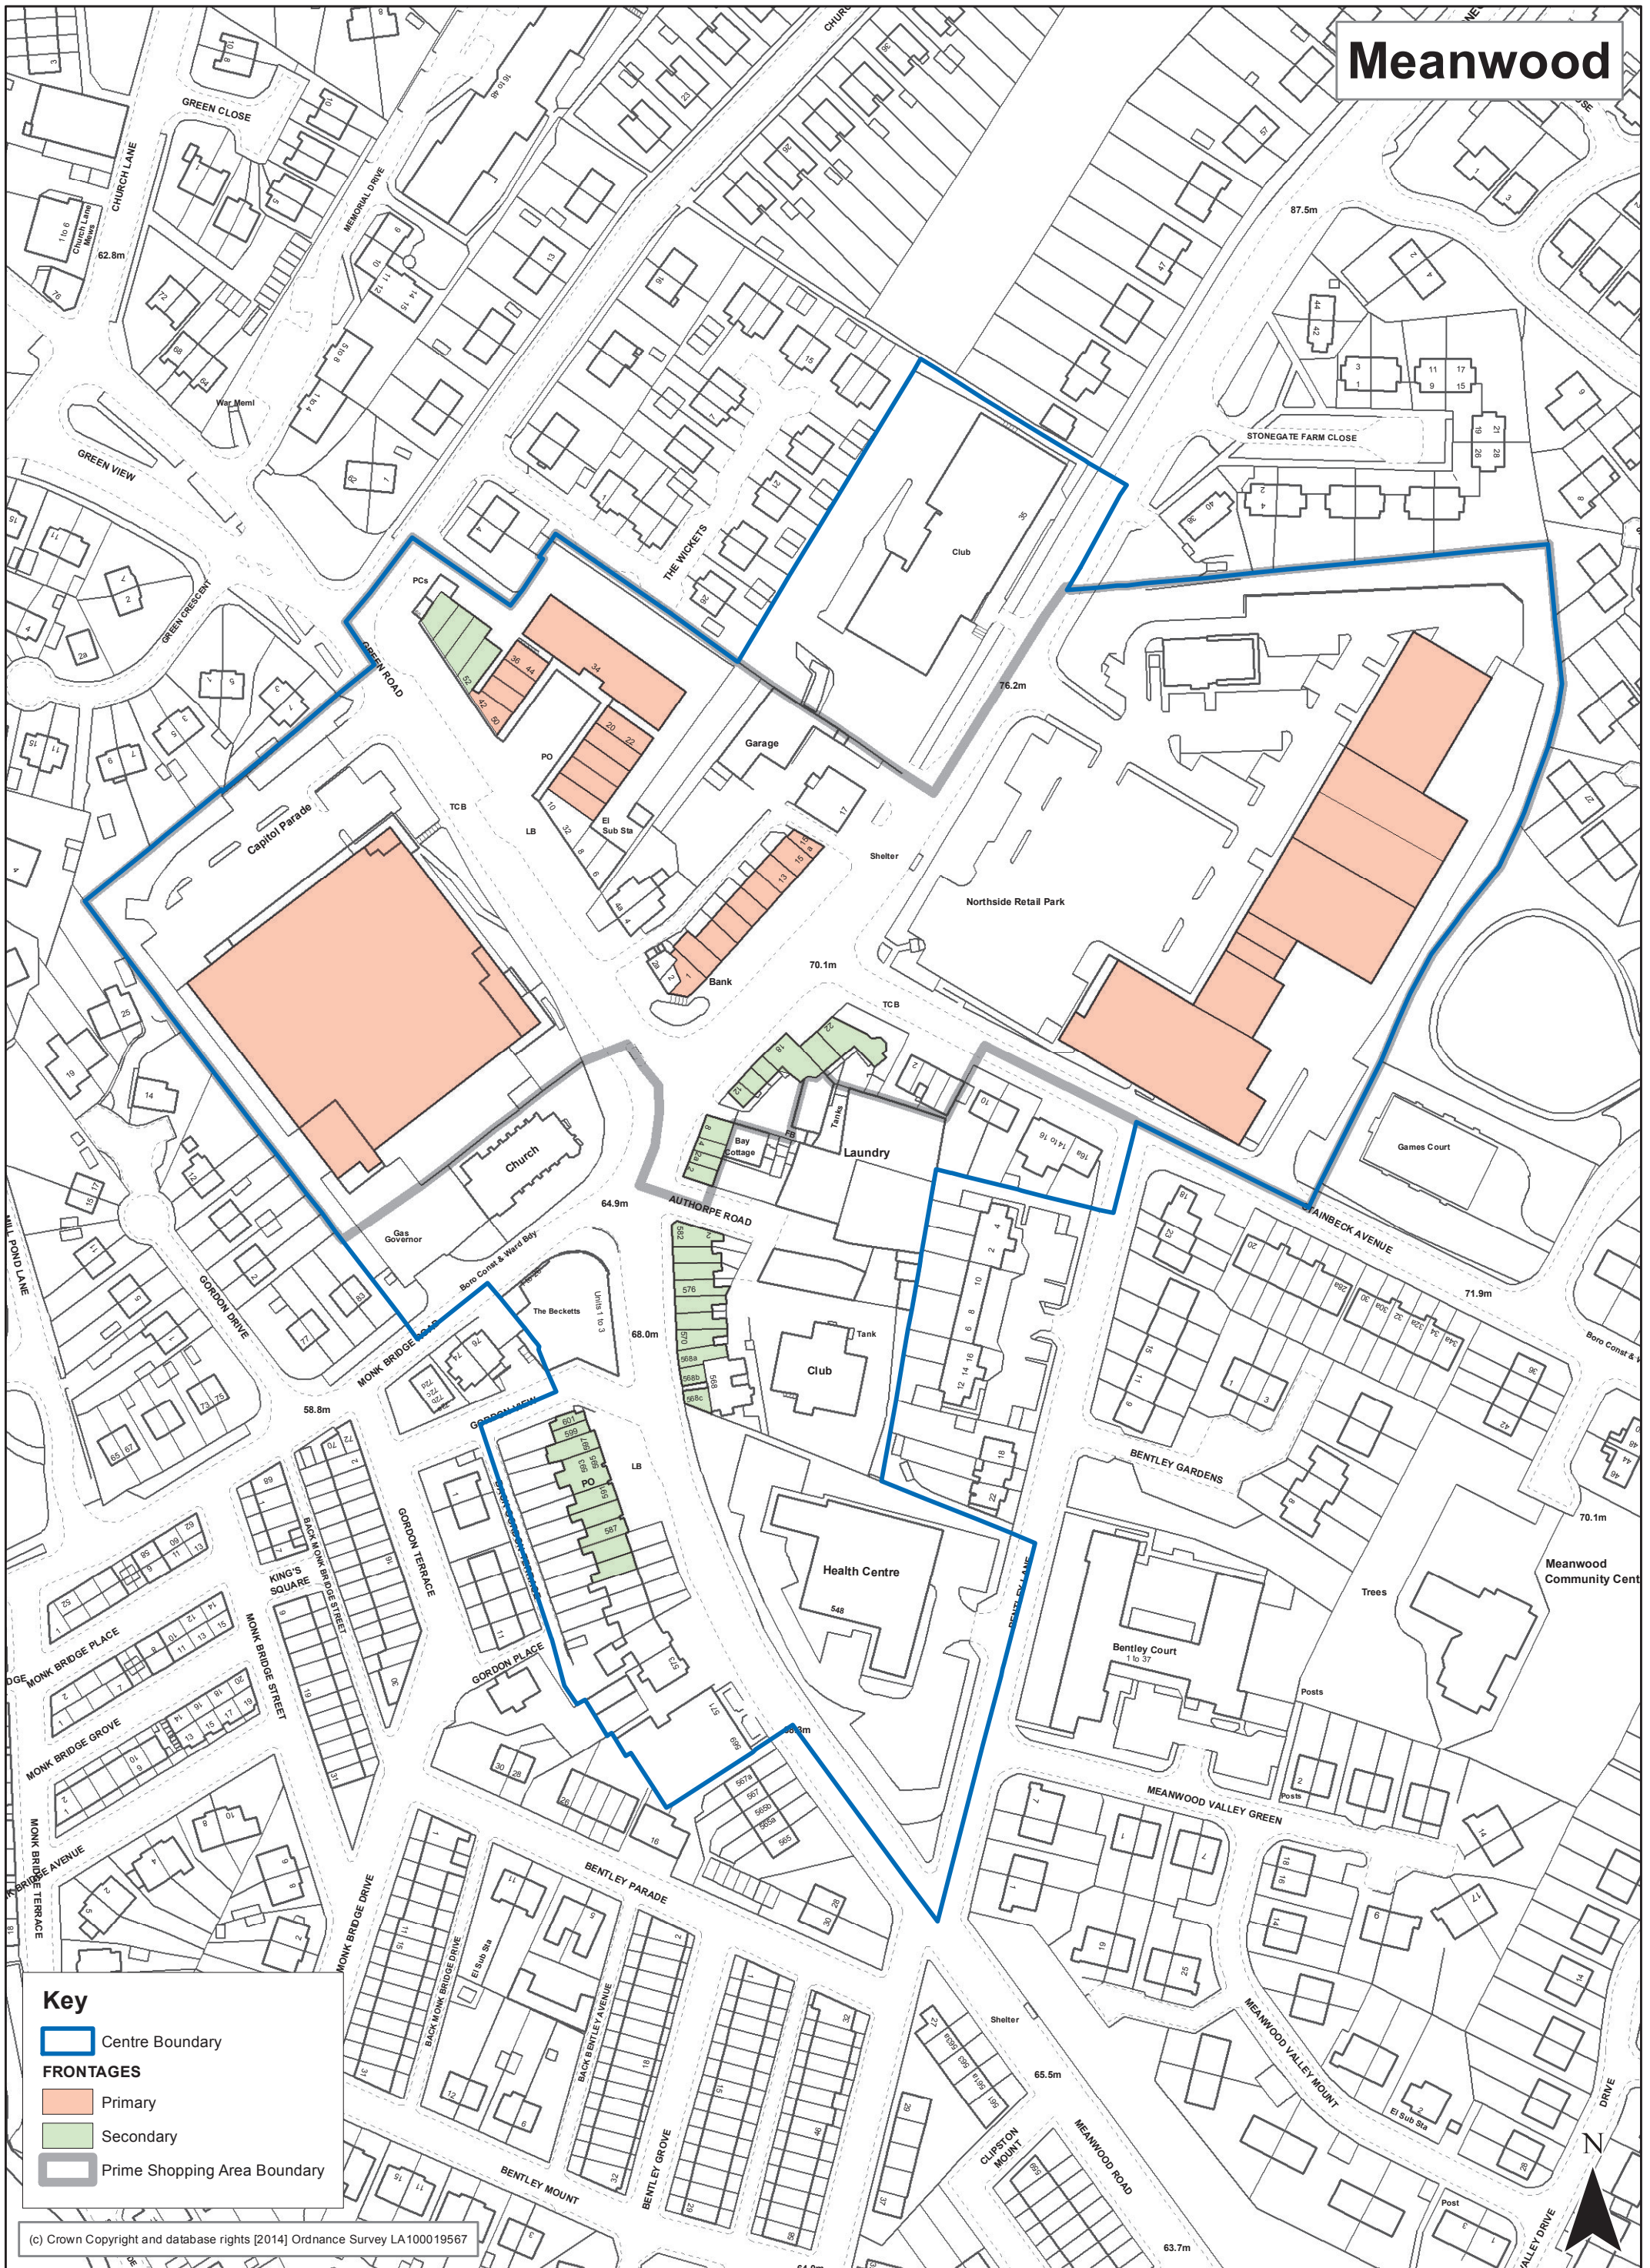

Meanwood

Key

- Centre Boundary
- FRONTAGES**
- Primary
- Secondary
- Prime Shopping Area Boundary

(c) Crown Copyright and database rights [2014] Ordnance Survey LA100019567